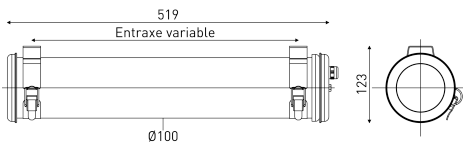

## Description

- Tubular wall light VENDOME 100 2L (design: Normal Studio)
- Honeycomb perforation grid
- Color: COAL (RAL 7021)
- Grid with SILVER finishing
- Housing: Co-extruded polycarbonate/PMMA for inside/outside use
- End caps & fixing straps: stainless steel 304L painted COAL (RAL 7021)
- Anodised aluminium reflector : SILVER
- Silver anodised aluminium grid inserted inside the housing
- Stainless steel gear tray with 2 porcelaine sockets E14
- Gaskets: Gaskets moulded in EPDM

## Installation and maintenance

- Diameter: 100 mm
- Total length: 519 mm
- Connection to 3x2.5mm<sup>2</sup> automatic terminal block
- 2 reinforced stainless Steel fixing straps (with variable centre distance) and allowing 360° orientation
- Installation in vertical position, cable gland positioned downwards