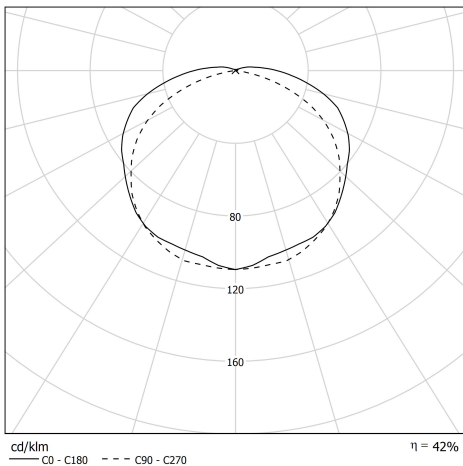

## Description

- Tubular wall light VENDOME 100 2L (design: Normal Studio)
- Honeycomb perforation grid
- Color: COAL (RAL 7021)
- Grid with SILVER finishing
- Housing: Co-extruded polycarbonate/PMMA for inside/outside use
- End caps & fixing straps: stainless steel 304L painted COAL (RAL 7021)
- Anodised aluminium reflector : SILVER
- Silver anodised aluminium grid inserted inside the housing
- Stainless steel gear tray with 2 porcelaine sockets E14
- Gaskets: Gaskets moulded in EPDM

## Installation and maintenance

- Diameter: 100 mm
- Total length: 519 mm
- Connection to 3x2.5mm<sup>2</sup> automatic terminal block
- 2 reinforced stainless Steel fixing straps (with variable centre distance) and allowing 360° orientation
- Installation in vertical position, cable gland positioned downwards