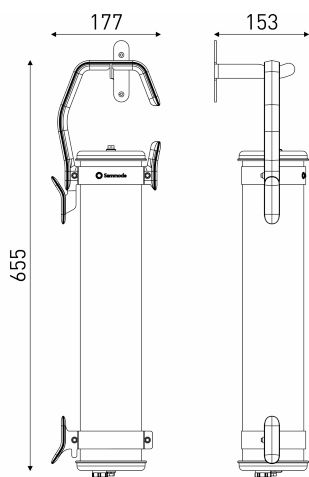

Description

- BALKE Hook lamp
- Color: MARSALA (RAL 3011)
- Housing: borosilicate-glass diffuser for inside/outside use
- End caps : Stainless steel 316L painted MARSALA (RAL 3011)
- Anodised aluminium reflector : SILVER
- With flux-breaker grid lacquered MARSALA (RAL 3011)
- External metal parts in 316L stainless steel and screws in A4 stainless steel
- Pendant handle and hook : MARSALA (RAL 3011) powder-coated aluminium with anti-corrosion treatment
- Gaskets: Gaskets moulded in EPDM

Light specifications and controlling

- Lamps: 2 clear E14 LED filament lamps (4W 2700K)
- Dimming: Built-in dimming button

Installation and maintenance

- Dimensions: 655 x 177 x 123 mm
- Provided with 4m 5G1,5 cable with tinned copper meshwork under transparent tubing with a european plug IP44

Characteristics

- Warranty : 5 years
- Operating temperature: -20°C to +30°C
- Protection: IP68
- Resistance to IK shocks: IK07
- Electrical class: Class I
- Power supply: 220-240V 50/60Hz
- Power consumption: 8 W
- T°C with incandescent wires: non-flammable
- Weight: 4,5 kg