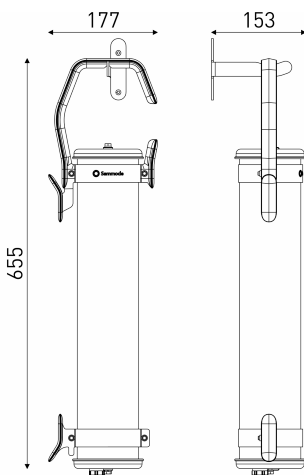

Description

- BALKE Hook lamp
- Color: MARSALA (RAL 3011)
- Housing: borosilicate-glass diffuser for inside/outside use
- End caps : Stainless steel 316L painted MARSALA (RAL 3011)
- Anodised aluminium reflector : SILVER
- With flux-breaker grid lacquered MARSALA (RAL 3011)
- External metal parts in 316L stainless steel and screws in A4 stainless steel
- Pendant handle and hook : MARSALA (RAL 3011) powder-coated aluminium with anti-corrosion treatment
- Gaskets: Gaskets moulded in EPDM

Light specifications and controlling

- Lamps: 2 clear E14 LED filament lamps (4W 2700K)
- Dimming: Built-in dimming button

Installation and maintenance

- Dimensions: 655 x 177 x 123 mm
- Provided with 4m 5G1,5 cable with tinned copper meshwork under transparent tubing with a european plug IP44

Characteristics

- Warranty : 5 years
- Operating temperature: -20°C to +30°C
- Protection: IP68
- Resistance to IK shocks: IK07
- Electrical class: Class I
- Power supply: 220-240 V 50/60 Hz
- Power consumption: 8 W
- T°C with incandescent wires: non-flammable
- Weight: 4,5 kg