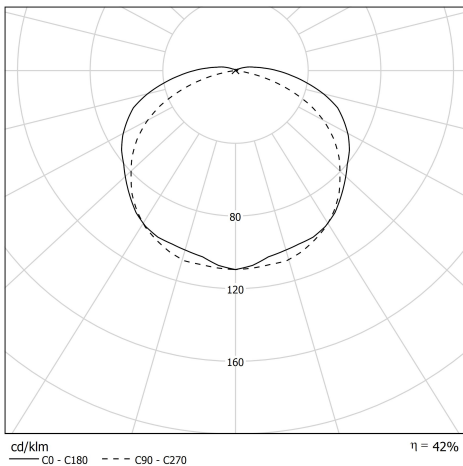

VENDOME MINI

80310100
VENDOME 100 2L COAL B B 500 CL1
Tubular wall light

Description

- Tubular wall light VENDOME 100 2L (design: Normal Studio)
- Honeycomb perforation grid
- Color: COAL (RAL 7021)
- Grid with BRASS finishing
- Housing: Co-extruded polycarbonate/PMMA for inside/outside use
- End caps & fixing straps: stainless steel 304L painted COAL (RAL 7021)
- Anodised aluminium reflector : BRASS
- Brass anodised aluminium grid inserted inside the housing
- Stainless steel gear tray with 2 porcelaine sockets E14
- Gaskets: Gaskets moulded in EPDM

Light specifications and controlling

- 2 E14 11W max lamps, not included
- non dimmable

Installation and maintenance

- Diameter: 100 mm
- Total length: 519 mm
- Connection to 3x2.5mm² automatic terminal block
- 2 reinforced stainless Steel fixing straps (with variable centre distance) and allowing 360° orientation
- Installation in vertical position, cable gland positioned downwards