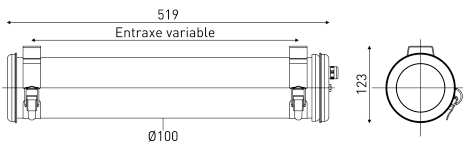

VENDOME MINI

80310100
VENDOME 100 2L COAL B B 500 CL1
Tubular wall light

Description

- Tubular wall light VENDOME 100 2L (design: Normal Studio)
- Honeycomb perforation grid
- Color: COAL (RAL 7021)
- Grid with BRASS finishing
- Housing: Co-extruded polycarbonate/PMMA for inside/outside use
- End caps & fixing straps: stainless steel 304L painted COAL (RAL 7021)
- Anodised aluminium reflector : BRASS
- Brass anodised aluminium grid inserted inside the housing
- Stainless steel gear tray with 2 porcelaine sockets E14
- Gaskets: Gaskets moulded in EPDM

Light specifications and controlling

- 2 E14 11W max lamps, not included
- non dimmable

Installation and maintenance

- Diameter: 100 mm
- Total length: 519 mm
- Connection to 3x2.5mm² automatic terminal block
- 2 reinforced stainless Steel fixing straps (with variable centre distance) and allowing 360° orientation
- Installation in vertical position, cable gland positioned downwards