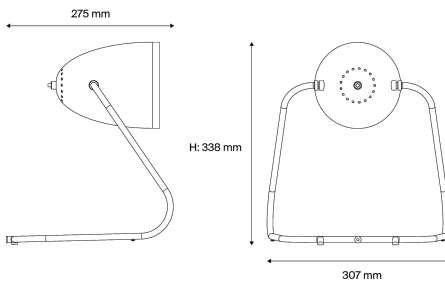

Description

- M3 table lamp
- Finish: VERMILION RED (RAL 3020) exterior/WHITE (RAL 9016) interior lampshade
- Black steel tubular structure and ribbed lampshade
- Supplied with 2 hooks for wall-mounted installation

Light specifications and controlling

- E27 cap bulb not included - Max power 11W LED
- Dimming: No

Installation and maintenance

- Dimensions : 307 x 275 x 338 mm
- Supplied with 2.5 metres of cable and Europlug