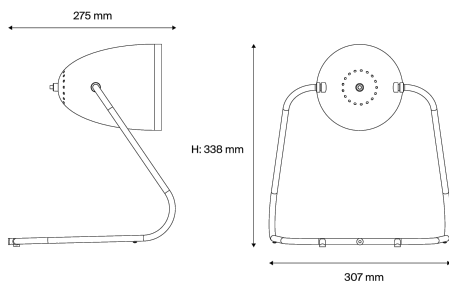

Description

- M3 table lamp
- Finish: WARM GREY (PANTONE WARM GREY 2C) exterior/WHITE (RAL 9016) interior lampshade
- Black steel tubular structure and ribbed lampshade
- Supplied with 2 hooks for wall-mounted installation

Light specifications and controlling

- E27 cap bulb not included - Max power 11W LED
- Dimming: No

Installation and maintenance

- Dimensions : 307 x 275 x 338 mm
- Supplied with 2.5 metres of cable and Europlug