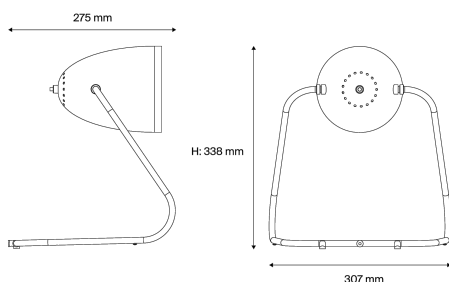

Description

- M3 table lamp
- Finish: BLACK (RAL 9005) exterior/WHITE (RAL 9016) interior lampshade
- Black steel tubular structure and ribbed lampshade
- Supplied with 2 hooks for wall-mounted installation

Light specifications and controlling

- E27 cap bulb not included - Max power 11W LED
- Dimming: No

Installation and maintenance

- Dimensions : 307 x 275 x 338 mm
- Supplied with 2.5 metres of cable and Europlug

Characteristics

- Warranty : 5 years
- Operating temperature: -20°C to +30°C
- Electrical class: Class II
- Power supply: 220-240 V 50/60 Hz
- Weight: 1,1 kg
- Designed and made in France