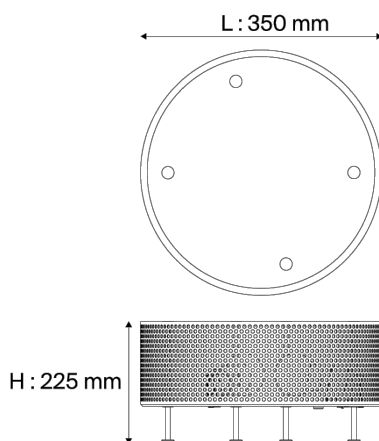

Pierre Guariche

90500020
G50 L BK
Table lamp

Description

- G50 table lamp
- Large
- Finish: BLACK
- Multi-perforated painted steel cylinder
- Satin-varnished brass legs and feet
- Top cover in diffusing PMMA

Light specifications and controlling

- 3 x E27 cap bulbs not included - Max power 11W LED dimmable
- Dimming: Dimmer integral to the power cable (dimming subject to a compatible lamp being fitted)

Installation and maintenance

- Dimensions : Ø 350 mm ; H : 225 mm
- Supplied with 2.5 metres of cable and Europlug

Characteristics

- Warranty : 5 years
- Operating temperature: -20°C to +30°C
- Electrical class: Class II
- Power supply: 220-240 V 50 Hz
- Weight: 2,4 kg
- Designed and made in France