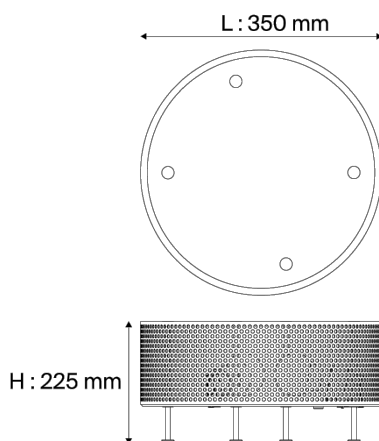

Pierre Guariche

90500010
G50 L WH
Table lamp

Description

- G50 table lamp
- Large
- Finish: WHITE
- Multi-perforated painted steel cylinder
- Satin-varnished brass legs and feet
- Top cover in diffusing PMMA

Light specifications and controlling

- 3 x E27 cap bulbs not included - Max power 11W LED dimmable
- Dimming: Dimmer integral to the power cable (dimming subject to a compatible lamp being fitted)

Installation and maintenance

- Dimensions : Ø 350 mm ; H : 225 mm
- Supplied with 2.5 metres of cable and Europlug

Characteristics

- Warranty : 5 years
- Operating temperature: -20°C to +30°C
- Electrical class: Class II
- Power supply: 220-240 V 50 Hz
- Weight: 2,4 kg
- Designed and made in France