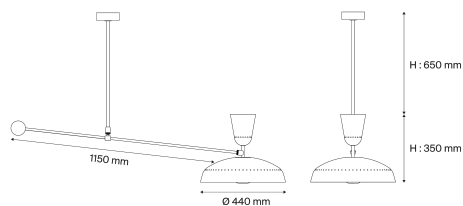

Pierre Guariche

90011050
G1SUSP BG/WH
Pendant lamp

Description

- G1 Pivoting Pendant lamp
- Finish: 2 BRITISH GREEN exterior/WHITE SATIN interior laquered aluminium shade
- WHITE SATIN laquered metal barndoor cup
- BLACK laquered metal ceiling mounting baseplate
- Articulated arm with brushed and satin-varnished brass ball counterweight

Light specifications and controlling

- 2 x E27 cap bulbs not included - Max power 11W LED
- Dimming: No

Installation and maintenance

- Dimensions : 1150 x 650 x 350 mm
- Connection to 3G1.5 terminal block