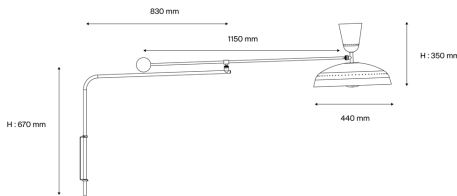

Pierre Guariche

90010050
G1 BG/WH
Wall lamp

Description

- G1 Tilting wall lamp
- Finish: 2 BRITISH GREEN exterior/WHITE SATIN interior laquered aluminium shade
- WHITE SATIN laquered metal barndoor cup
- Wall mounting baseplate with BLACK laquered metal pivoting arm
- Articulated arm with brushed and satin-varnished brass ball counterweight

Light specifications and controlling

- 2 x E27 cap bulbs not included - Max power 11W LED dimmable
- Dimming: Dimmer integral to the power cable (dimming subject to a compatible lamp being fitted)

Installation and maintenance

- Dimensions : 1150 x 670 x 350 mm
- Supplied with 2 metres of cable and Europlug

Characteristics

- Warranty : 5 years
- Operating temperature: -20°C to +30°C
- Electrical class: Class II
- Power supply: 220-240 V 50 Hz
- Weight: 3,5 kg
- Designed and made in France