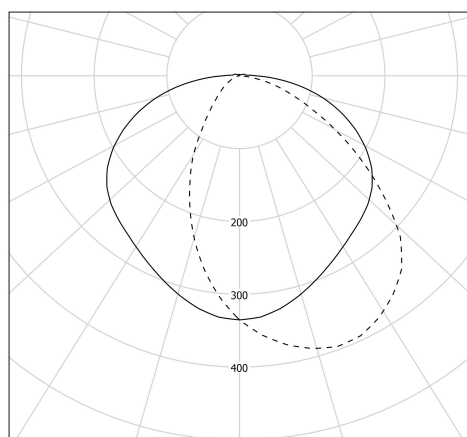

## Description

- ELGAR Vertical wall light fitting with flux turned to the ground
- Housing: UV-resistant co-extruded polycarbonate/PMMA for inside/outside use
- End caps & fixing straps: Stainless steel 304L
- Longitudinal louvre in coppery aluminum with inclined lamina
- Gear tray: Internal grey lacquered steel gear tray RAL 9006
- Gaskets: Gaskets moulded in EPDM

## Light specifications and controlling

- High-efficiency removable LED modules (IRC>80, 3 SDCM)
- Luminous flux: 1050 lm
- Colour temperature: 2700 K
- Specific satin-finish primary diffuser optic
- Reversible longitudinal louvre
- Constant Current Driver (non-dimmable)