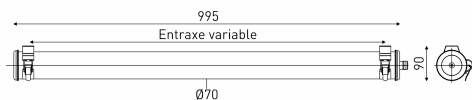

## Description

- ELGAR Vertical wall light fitting with flux turned to the ground
- Housing: UV-resistant co-extruded polycarbonate/PMMA for inside/outside use
- End caps & fixing straps: Stainless steel 304L
- Longitudinal louvre in coppery aluminum with inclined lamina
- Gear tray: Internal grey lacquered steel gear tray RAL 9006
- Gaskets: Gaskets moulded in EPDM

## Light specifications and controlling

- High-efficiency removable LED modules (IRC>80, 3 SDCM)
- Luminous flux: 1050 lm
- Colour temperature: 2700 K
- Specific satin-finish primary diffuser optic
- Reversible longitudinal louvre
- Constant Current Driver (non-dimmable)

## Installation and maintenance

- Diameter: 70 mm
- Total length: 995 mm
- Cable entry with nickel-coated brass cable gland for cable Ø 5 - 12 mm
- Connection via 3x2,5mm<sup>2</sup> terminal block attached to the closing endcap
- 2 reinforced fixing straps in stainless steel with variable centre distance and allowing 360° orientation
- Closing by tightening the nut on the cable gland
- Closing by tightening the nut on the cable gland
- Closing by tightening the nut on the cable gland
- Quick opening and closing with just one screw
- Patented system with automatic electrical connection/disconnection on closure
- Installation vertical: position cable gland positioned downwards
- Maintenance without intervention on the cable via the opposite closure side of the power supply
- Easily removable LED modules and driver