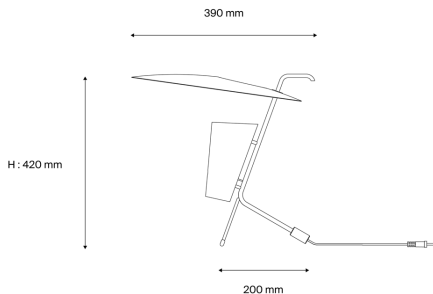

Pierre Guariche

90240020
G24 SD/CH CH
Table lamp

Description

- G24 table lamp
- Finish : SAND and CHALK laquered steel shade
- CHALK laquered aluminium lamp cover
- The ensemble mounted on a brushed and satin-varnished brass balanced rod

Light specifications and controlling

- E27 cap bulb not included - Max power 11W LED
- Dimming: No

Installation and maintenance

- Dimensions : 420 x 390 x 200 mm
- Supplied with 2.5 metres of cable and Europlug

Characteristics

- Warranty : 5 years
- Operating temperature: -20°C to +30°C
- Electrical class: Class II
- Power supply: 220-240 V 50/60 Hz
- Weight: 1,7 kg
- Designed and made in France