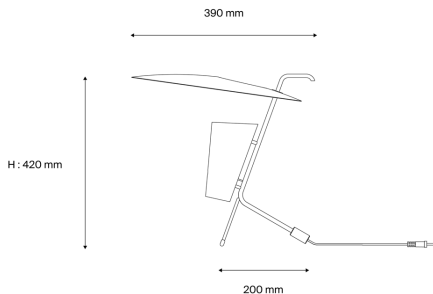

Pierre Guariche

90240040
G24 VR/WH WH
Table lamp

Description

- G24 table lamp
- Finish : VERMILION RED and WHITE SATIN laquered steel shade
- WHITE SATIN laquered aluminium lamp cover
- The ensemble mounted on a brushed and satin-varnished brass balanced rod

Light specifications and controlling

- E27 cap bulb not included - Max power 11W LED
- Dimming: No

Installation and maintenance

- Dimensions : 420 x 390 x 200 mm
- Supplied with 2.5 metres of cable and Europlug

Characteristics

- Warranty : 5 years
- Operating temperature: -20°C to +30°C
- Electrical class: Class II
- Power supply: 220-240 V 50/60 Hz
- Weight: 1,7 kg
- Designed and made in France