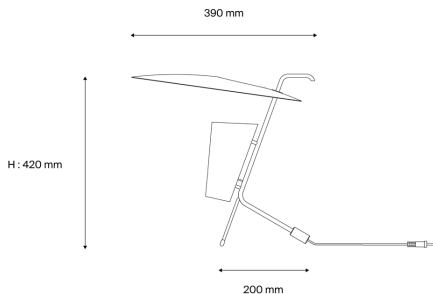

## Description

- G24 table lamp
- Finish : BRITISH GREEN and CHALK laquered steel shade
- CHALK laquered aluminium lamp cover
- The ensemble mounted on a brushed and satin-varnished brass balanced rod

## Light specifications and controlling

- E27 cap bulb not included - Max power 11W LED
- Dimming: No

## Installation and maintenance

- Dimensions : 420 x 390 x 200 mm
- Supplied with 2.5 metres of cable and Europlug