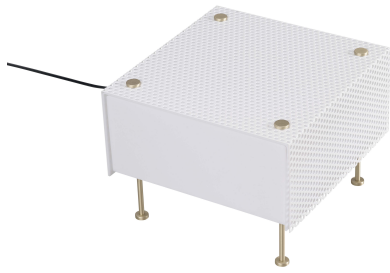

# Pierre Guariche

90610020  
G61 M WH/WH  
Table lamp

## Description

- G61 table lamp
- Medium
- Finish: WHITE cover and WHITE side panels
- PMMA cover beneath multi-perforated lacquered steel outer skin and PMMA side panels
- Satin-varnished brass legs and feet

## Light specifications and controlling

- E27 cap bulb not included - Max power 11W LED dimmable
- Dimming: Dimmer integral to the power cable (dimming subject to a compatible lamp being fitted)

## Installation and maintenance

- Dimensions : 330 x 330 x 200 mm
- Supplied with 2.5 metres of cable and Europlug