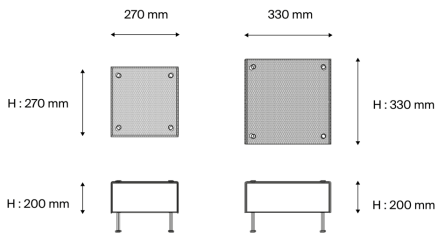

## Description

- G61 table lamp
- Medium
- Finish: WHITE cover and WHITE side panels
- PMMA cover beneath multi-perforated lacquered steel outer skin and PMMA side panels
- Satin-varnished brass legs and feet

## Light specifications and controlling

- E27 cap bulb not included - Max power 11W LED dimmable
- Dimming: Dimmer integral to the power cable (dimming subject to a compatible lamp being fitted)

## Installation and maintenance

- Dimensions : 330 x 330 x 200 mm
- Supplied with 2.5 metres of cable and Europlug