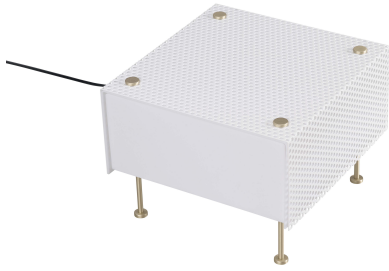

Pierre Guariche

90610010
G61 S WH/WH
Table lamp

Description

- G61 table lamp
- Small
- Finish: WHITE cover and WHITE side panels
- PMMA cover beneath multi-perforated lacquered steel outer skin and PMMA side panels
- Satin-varnished brass legs and feet

Light specifications and controlling

- E27 cap bulb not included - Max power 11W LED dimmable
- Dimming: Dimmer integral to the power cable (dimming subject to a compatible lamp being fitted)

Installation and maintenance

- Dimensions : 270 x 270 x 200 mm
- Supplied with 2.5 metres of cable and Europlug

Characteristics

- Warranty : 5 years
- Operating temperature: -20°C to +30°C
- Electrical class: Class II
- Power supply: 220-240 V 50 Hz
- Weight: 2,4 kg
- Designed and made in France