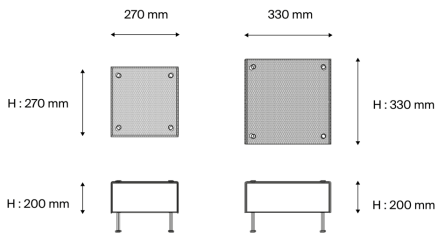

Pierre Guariche

90610010
G61 S WH/WH
Table lamp

Description

- G61 table lamp
- Small
- Finish: WHITE cover and WHITE side panels
- PMMA cover beneath multi-perforated lacquered steel outer skin and PMMA side panels
- Satin-varnished brass legs and feet

Light specifications and controlling

- E27 cap bulb not included - Max power 11W LED dimmable
- Dimming: Dimmer integral to the power cable (dimming subject to a compatible lamp being fitted)

Installation and maintenance

- Dimensions : 270 x 270 x 200 mm
- Supplied with 2.5 metres of cable and Europlug

Characteristics

- Warranty : 5 years
- Operating temperature: -20°C to +30°C
- Electrical class: Class II
- Power supply: 220-240 V 50 Hz
- Weight: 2,4 kg
- Designed and made in France