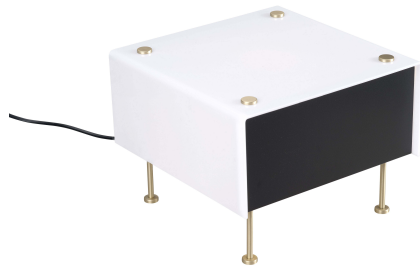

Pierre Guariche

90600010
G60 S WH/BK
Table lamp

Description

- G60 table lamp
- Small
- Finish: WHITE cover and BLACK side panels
- PMMA cover and painted steel side panels
- Satin-varnished brass legs and feet

Light specifications and controlling

- E27 cap bulb not included - Max power 11W LED dimmable
- Dimming: Dimmer integral to the power cable (dimming subject to a compatible lamp being fitted)

Installation and maintenance

- Dimensions : 270 x 270 x 200 mm
- Supplied with 2.5 metres of cable and Europlug

Characteristics

- Warranty : 5 years
- Operating temperature: -20°C to +30°C
- Electrical class: Class II
- Power supply: 220-240 V 50 Hz
- Weight: 1 kg
- Designed and made in France