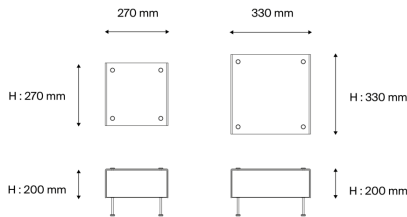

Pierre Guariche

90600010
G60 S WH/BK
Table lamp

Description

- G60 table lamp
- Small
- Finish: WHITE cover and BLACK side panels
- PMMA cover and painted steel side panels
- Satin-varnished brass legs and feet

Light specifications and controlling

- E27 cap bulb not included - Max power 11W LED dimmable
- Dimming: Dimmer integral to the power cable (dimming subject to a compatible lamp being fitted)

Installation and maintenance

- Dimensions : 270 x 270 x 200 mm
- Supplied with 2.5 metres of cable and Europlug

Characteristics

- Warranty : 5 years
- Operating temperature: -20°C to +30°C
- Electrical class: Class II
- Power supply: 220-240 V 50 Hz
- Weight: 1 kg
- Designed and made in France