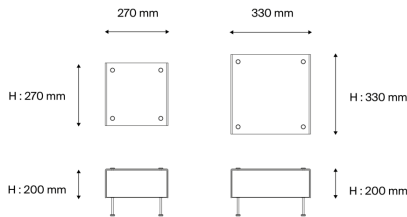

Pierre

Guariche

90600020
G60 M WH/BK
Table lamp

Description

- G60 table lamp
- Medium
- Finish: WHITE cover and BLACK side panels
- PMMA cover and painted steel side panels
- Satin-varnished brass legs and feet

Light specifications and controlling

- E27 cap bulb not included - Max power 11W LED dimmable
- Dimming: Dimmer integral to the power cable (dimming subject to a compatible lamp being fitted)

Installation and maintenance

- Dimensions : 330 x 330 x 200 mm
- Supplied with 2.5 metres of cable and Europlug

Characteristics

- Warranty : 5 years
- Operating temperature: -20°C to +30°C
- Electrical class: Class II
- Power supply: 220-240 V 50 Hz
- Weight: 2 kg
- Designed and made in France