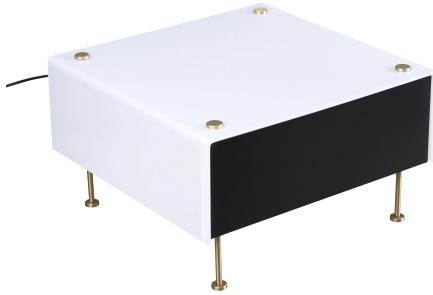

Pierre

Guariche

90600020
G60 M WH/BK
Table lamp

Description

- G60 table lamp
- Medium
- Finish: WHITE cover and BLACK side panels
- PMMA cover and painted steel side panels
- Satin-varnished brass legs and feet

Light specifications and controlling

- E27 cap bulb not included - Max power 11W LED dimmable
- Dimming: Dimmer integral to the power cable (dimming subject to a compatible lamp being fitted)

Installation and maintenance

- Dimensions : 330 x 330 x 200 mm
- Supplied with 2.5 metres of cable and Europlug

Characteristics

- Warranty : 5 years
- Operating temperature: -20°C to +30°C
- Electrical class: Class II
- Power supply: 220-240 V 50 Hz
- Weight: 2 kg
- Designed and made in France