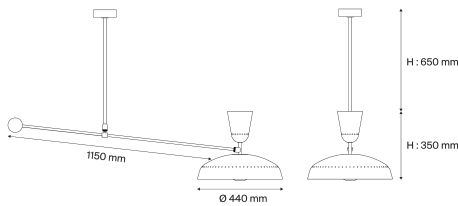

# Pierre Guariche

90011020  
G1SUSP WH/WH  
Pendant lamp

## Description

- G1 Pivoting Pendant lamp
- Finish: 2 WHITE SATIN exterior/WHITE SATIN interior laquered aluminium shade
- WHITE SATIN laquered metal barndoor cup
- BLACK laquered metal ceiling mounting baseplate
- Articulated arm with brushed and satin-varnished brass ball counterweight

## Light specifications and controlling

- 2 x E27 cap bulbs not included - Max power 11W LED
- Dimming: No

## Installation and maintenance

- Dimensions : 1150 x 650 x 350 mm
- Connection to 3G1.5 terminal block