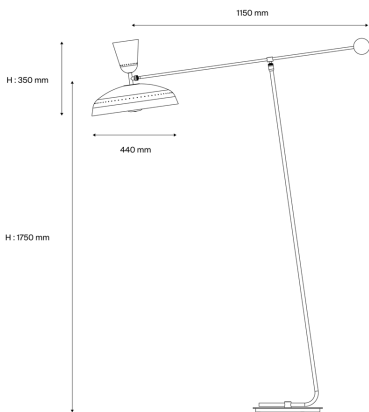

Pierre Guariche

90012210
G1FL BK/WH
Floor lamp

Description

- G1 Pivoting floor lamp
- Large
- Finish: 2 matt BLACK exterior/WHITE SATIN interior laquered aluminium shade
- WHITE SATIN laquered metal barndoor cup
- Mast mounted on a BLACK laquered metal base
- Articulated arm with brushed and satin-varnished brass ball counterweight

Light specifications and controlling

- 2 x E27 cap bulbs not included - Max power 11W LED dimmable
- Dimming: Dimmer integral to the power cable (dimming subject to a compatible lamp being fitted)

Installation and maintenance

- Dimensions : 1150 x 1750 x 350 mm
- Supplied with 2.5 metres of cable and Europlug

Characteristics

- Warranty : 5 years
- Operating temperature: -20°C to +30°C
- Electrical class: Class II
- Power supply: 220-240 V 50 Hz
- Weight: 13,5 kg
- Designed and made in France