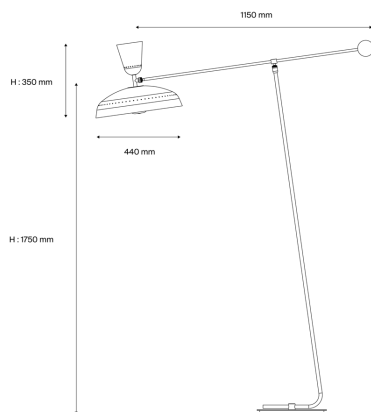

Pierre Guariche

90012240
G1FL VR/WH
Floor lamp

Description

- G1 Pivoting floor lamp
- Large
- Finish: 2 matt VERMILION RED exterior/WHITE SATIN interior laquered aluminium shade
- WHITE SATIN laquered metal barndoor cup
- Mast mounted on a BLACK laquered metal base
- Articulated arm with brushed and satin-varnished brass ball counterweight

Light specifications and controlling

- 2 x E27 cap bulbs not included - Max power 11W LED dimmable
- Dimming: Dimmer integral to the power cable (dimming subject to a compatible lamp being fitted)

Installation and maintenance

- Dimensions : 1150 x 1750 x 350 mm
- Supplied with 2.5 metres of cable and Europlug

Characteristics

- Warranty : 5 years
- Operating temperature: -20°C to +30°C
- Electrical class: Class II
- Power supply: 220-240 V 50 Hz
- Weight: 13,5 kg
- Designed and made in France