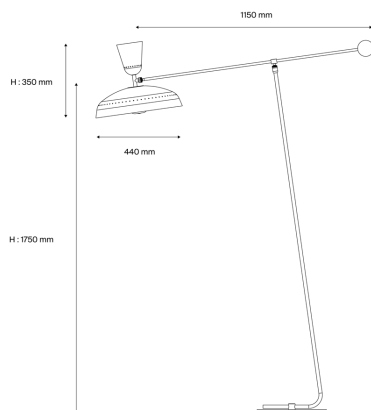

Pierre Guariche

90012240
G1FL VR/WH
Floor lamp

Description

- G1 Pivoting floor lamp
- Large
- Finish: 2 matt VERMILION RED exterior/WHITE SATIN interior laquered aluminium shade
- WHITE SATIN laquered metal barndoor cup
- Mast mounted on a BLACK laquered metal base
- Articulated arm with brushed and satin-varnished brass ball counterweight

Light specifications and controlling

- 2 x E27 cap bulbs not included - Max power 11W LED dimmable
- Dimming: Dimmer integral to the power cable (dimming subject to a compatible lamp being fitted)

Installation and maintenance

- Dimensions : 1150 x 1750 x 350 mm
- Supplied with 2.5 metres of cable and Europlug

Characteristics

- Warranty : 5 years
- Operating temperature: -20°C to +30°C
- Electrical class: Class II
- Power supply: 220-240 V 50 Hz
- Weight: 13,5 kg
- Designed and made in France