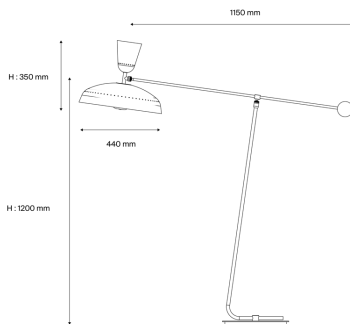

Pierre Guariche

90012140
G1F VR/WH
Floor lamp

Description

- G1 Pivoting floor lamp
- Finish: 2 matt VERMILION RED exterior/WHITE SATIN interior laquered aluminium shade
- WHITE SATIN laquered metal barndoor cup
- Mast mounted on a BLACK laquered metal base
- Articulated arm with brushed and satin-varnished brass ball counterweight

Light specifications and controlling

- 2 x E27 cap bulbs not included - Max power 11W LED dimmable
- Dimming: Dimmer integral to the power cable (dimming subject to a compatible lamp being fitted)

Installation and maintenance

- Dimensions : 1150 x 1200 x 350 mm
- Supplied with 2.5 metres of cable and Europlug

Characteristics

- Warranty : 5 years
- Operating temperature: -20°C to +30°C
- Electrical class: Class II
- Power supply: 220-240 V 50 Hz
- Weight: 13 kg
- Designed and made in France