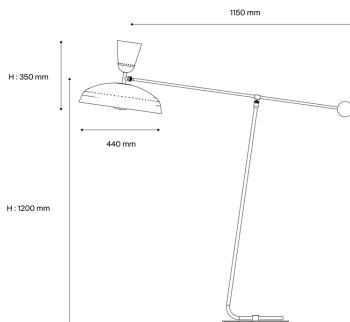

Pierre Guariche

90012140
G1F VR/WH
Floor lamp

Description

- G1 Pivoting floor lamp
- Finish: 2 matt VERMILION RED exterior/WHITE SATIN interior laquered aluminium shade
- WHITE SATIN laquered metal barndoor cup
- Mast mounted on a BLACK laquered metal base
- Articulated arm with brushed and satin-varnished brass ball counterweight

Light specifications and controlling

- 2 x E27 cap bulbs not included - Max power 11W LED dimmable
- Dimming: Dimmer integral to the power cable (dimming subject to a compatible lamp being fitted)

Installation and maintenance

- Dimensions : 1150 x 1200 x 350 mm
- Supplied with 2.5 metres of cable and Europlug

Characteristics

- Warranty : 5 years
- Operating temperature: -20°C to +30°C
- Electrical class: Class II
- Power supply: 220-240 V 50 Hz
- Weight: 13 kg
- Designed and made in France