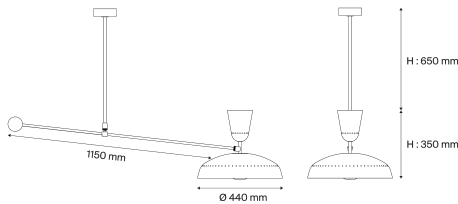

Pierre Guariche

90011040
G1SUSP VR/WH
Pendant lamp

Description

- G1 Pivoting Pendant lamp
- Finish: 2 matt VERMILION RED exterior/WHITE SATIN interior laquered aluminium shade
- WHITE SATIN laquered metal barndoor cup
- BLACK laquered metal ceiling mounting baseplate
- Articulated arm with brushed and satin-varnished brass ball counterweight

Light specifications and controlling

- 2 x E27 cap bulbs not included - Max power 11W LED
- Dimming: No

Installation and maintenance

- Dimensions : 1150 x 650 x 350 mm
- Connection to 3G1.5 terminal block