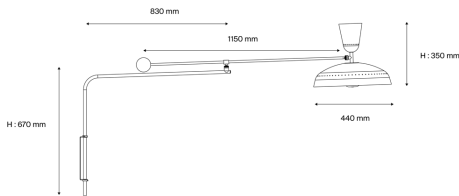

## Description

- G1 Tilting wall lamp
- Finish: 2 matt VERMILION RED exterior/WHITE SATIN interior laquered aluminium shade
- WHITE SATIN laquered metal barndoor cup
- Wall mounting baseplate with BLACK laquered metal pivoting arm
- Articulated arm with brushed and satin-varnished brass ball counterweight

## Light specifications and controlling

- 2 x E27 cap bulbs not included - Max power 11W LED dimmable
- Dimming: Dimmer integral to the power cable (dimming subject to a compatible lamp being fitted)

## Installation and maintenance

- Dimensions : 1150 x 670 x 350 mm
- Supplied with 2 metres of cable and Europlug