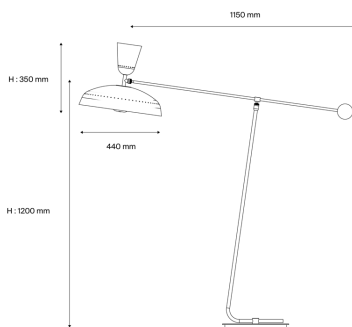

## Description

- G1 Pivoting floor lamp
- Finish: 2 matt BLACK exterior/WHITE SATIN interior laquered aluminium shade
- WHITE SATIN laquered metal barndoor cup
- Mast mounted on a BLACK laquered metal base
- Articulated arm with brushed and satin-varnished brass ball counterweight

## Light specifications and controlling

- 2 x E27 cap bulbs not included - Max power 11W LED dimmable
- Dimming: Dimmer integral to the power cable (dimming subject to a compatible lamp being fitted)

## Installation and maintenance

- Dimensions : 1150 x 1200 x 350 mm
- Supplied with 2.5 metres of cable and Europlug