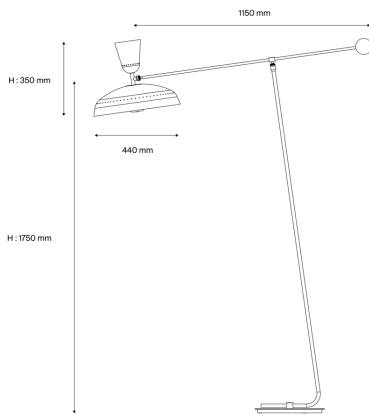

Pierre Guariche

90012230
G1FLCH/WH
Floor lamp

Description

- G1 Pivoting floor lamp
- Large
- Finish: 2 matt CHALK exterior/WHITE SATIN interior laquered aluminium shade
- WHITE SATIN laquered metal barndoor cup
- Mast mounted on a BLACK laquered metal base
- Articulated arm with brushed and satin-varnished brass ball counterweight

Light specifications and controlling

- 2 x E27 cap bulbs not included - Max power 11W LED dimmable
- Dimming: Dimmer integral to the power cable (dimming subject to a compatible lamp being fitted)

Installation and maintenance

- Dimensions : 1150 x 1750 x 350 mm
- Supplied with 2.5 metres of cable and Europlug

Characteristics

- Warranty : 5 years
- Operating temperature: -20°C to +30°C
- Electrical class: Class II
- Power supply: 220-240 V 50 Hz
- Weight: 13,5 kg
- Designed and made in France