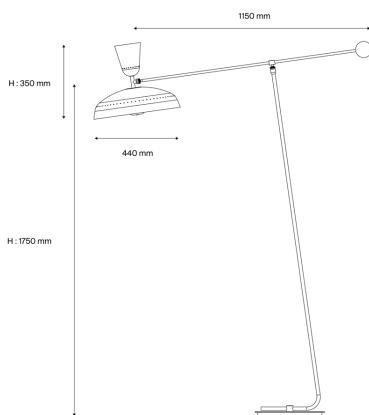

Pierre Guariche

90012230
G1FLCH/WH
Floor lamp

Description

- G1 Pivoting floor lamp
- Large
- Finish: 2 matt CHALK exterior/WHITE SATIN interior laquered aluminium shade
- WHITE SATIN laquered metal barndoor cup
- Mast mounted on a BLACK laquered metal base
- Articulated arm with brushed and satin-varnished brass ball counterweight

Light specifications and controlling

- 2 x E27 cap bulbs not included - Max power 11W LED dimmable
- Dimming: Dimmer integral to the power cable (dimming subject to a compatible lamp being fitted)

Installation and maintenance

- Dimensions : 1150 x 1750 x 350 mm
- Supplied with 2.5 metres of cable and Europlug

Characteristics

- Warranty : 5 years
- Operating temperature: -20°C to +30°C
- Electrical class: Class II
- Power supply: 220-240 V 50 Hz
- Weight: 13,5 kg
- Designed and made in France