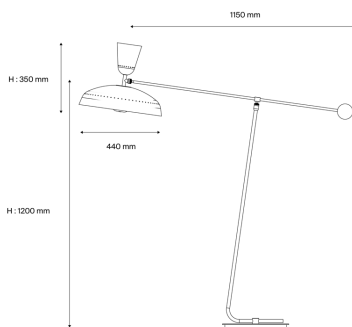

Pierre Guariche

90012130
G1F CH/WH
Floor lamp

Description

- G1 Pivoting floor lamp
- Finish: 2 matt CHALK exterior/WHITE SATIN interior laquered aluminium shade
- WHITE SATIN laquered metal barndoor cup
- Mast mounted on a BLACK laquered metal base
- Articulated arm with brushed and satin-varnished brass ball counterweight

Light specifications and controlling

- 2 x E27 cap bulbs not included - Max power 11W LED dimmable
- Dimming: Dimmer integral to the power cable (dimming subject to a compatible lamp being fitted)

Installation and maintenance

- Dimensions : 1150 x 1200 x 350 mm
- Supplied with 2.5 metres of cable and Europlug

Characteristics

- Warranty : 5 years
- Operating temperature: -20°C to +30°C
- Electrical class: Class II
- Power supply: 220-240 V 50 Hz
- Weight: 13 kg
- Designed and made in France