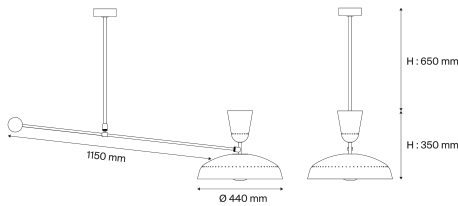

Pierre Guariche

90011030
G1SUSP CH/WH
Pendant lamp

Description

- G1 Pivoting Pendant lamp
- Finish: 2 matt CHALK exterior/WHITE SATIN interior laquered aluminium shade
- WHITE SATIN laquered metal barndoor cup
- BLACK laquered metal ceiling mounting baseplate
- Articulated arm with brushed and satin-varnished brass ball counterweight

Light specifications and controlling

- 2 x E27 cap bulbs not included - Max power 11W LED
- Dimming: No

Installation and maintenance

- Dimensions : 1150 x 650 x 350 mm
- Connection to 3G1.5 terminal block