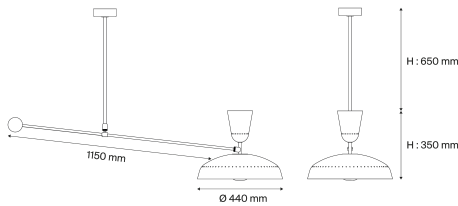

Pierre Guariche

90011010
G1SUSP BK/WH
Pendant lamp

Description

- G1 Pivoting Pendant lamp
- Finish: 2 matt BLACK exterior/WHITE SATIN interior laquered aluminium shade
- WHITE SATIN laquered metal barndoor cup
- BLACK laquered metal ceiling mounting baseplate
- Articulated arm with brushed and satin-varnished brass ball counterweight

Light specifications and controlling

- 2 x E27 cap bulbs not included - Max power 11W LED
- Dimming: No

Installation and maintenance

- Dimensions : 1150 x 650 x 350 mm
- Connection to 3G1.5 terminal block