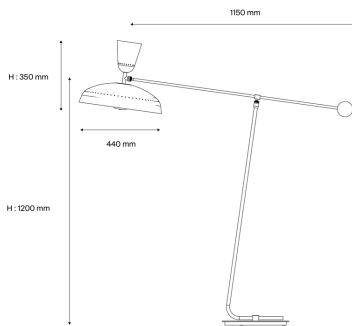

Pierre Guariche

90012120
G1F WH/WH
Floor lamp

Description

- G1 Pivoting floor lamp
- Finish: 2 WHITE SATIN exterior/WHITE SATIN interior laquered aluminium shade
- WHITE SATIN laquered metal barndoor cup
- Mast mounted on a BLACK laquered metal base
- Articulated arm with brushed and satin-varnished brass ball counterweight

Light specifications and controlling

- 2 x E27 cap bulbs not included - Max power 11W LED dimmable
- Dimming: Dimmer integral to the power cable (dimming subject to a compatible lamp being fitted)

Installation and maintenance

- Dimensions : 1150 x 1200 x 350 mm
- Supplied with 2.5 metres of cable and Europlug

Characteristics

- Warranty : 5 years
- Operating temperature: -20°C to +30°C
- Electrical class: Class II
- Power supply: 220-240 V 50 Hz
- Weight: 13 kg
- Designed and made in France