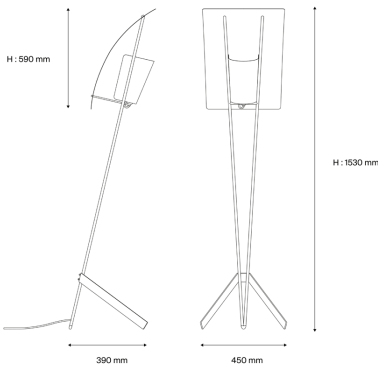

Pierre Guariche

90300010
G30 BK/WH
Floor lamp

Description

- G30 Floor lamp
- Finish: BLACK shade and WHITE deflector
- Micro-perforated painted steel shade and deflector
- Painted steel base
- Brushed and satin-varnished brass structure

Light specifications and controlling

- E27 cap bulb not included - Max power 11W LED dimmable
- Dimming: Dimmer integral to the power cable (dimming subject to a compatible lamp being fitted)

Installation and maintenance

- Dimensions : 430 x 380 x 1550 mm
- Supplied with 2.5 metres of cable and Europlug

Characteristics

- Warranty : 5 years
- Operating temperature: -20°C to +30°C
- Electrical class: Class II
- Power supply: 220-240 V 50 Hz
- Weight: 4,3 kg
- Designed and made in France