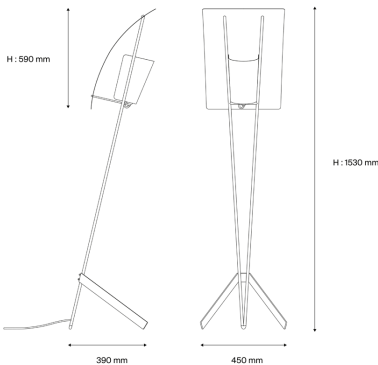

Pierre Guariche

90300010
G30 BK/WH
Floor lamp

Description

- G30 Floor lamp
- Finish: BLACK shade and WHITE deflector
- Micro-perforated painted steel shade and deflector
- Painted steel base
- Brushed and satin-varnished brass structure

Light specifications and controlling

- E27 cap bulb not included - Max power 11W LED dimmable
- Dimming: Dimmer integral to the power cable (dimming subject to a compatible lamp being fitted)

Installation and maintenance

- Dimensions : 430 x 380 x 1550 mm
- Supplied with 2.5 metres of cable and Europlug

Characteristics

- Warranty : 5 years
- Operating temperature: -20°C to +30°C
- Electrical class: Class II
- Power supply: 220-240 V 50 Hz
- Weight: 4,3 kg
- Designed and made in France