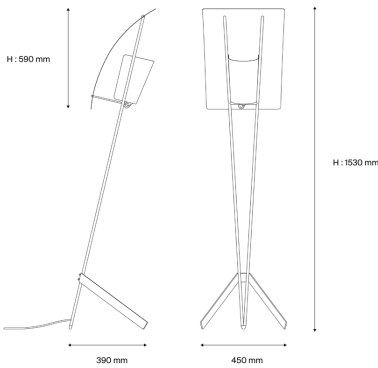

Pierre Guariche

90300020
G30 WH/WH
Floor lamp

Description

- G30 Floor lamp
- Finish: WHITE shade and WHITE deflector
- Micro-perforated painted steel shade and deflector
- Painted steel base
- Brushed and satin-varnished brass structure

Light specifications and controlling

- E27 cap bulb not included - Max power 11W LED dimmable
- Dimming: Dimmer integral to the power cable (dimming subject to a compatible lamp being fitted)

Installation and maintenance

- Dimensions : 430 x 380 x 1550 mm
- Supplied with 2.5 metres of cable and Europlug

Characteristics

- Warranty : 5 years
- Operating temperature: -20°C to +30°C
- Electrical class: Class II
- Power supply: 220-240 V 50 Hz
- Weight: 4,3 kg
- Designed and made in France