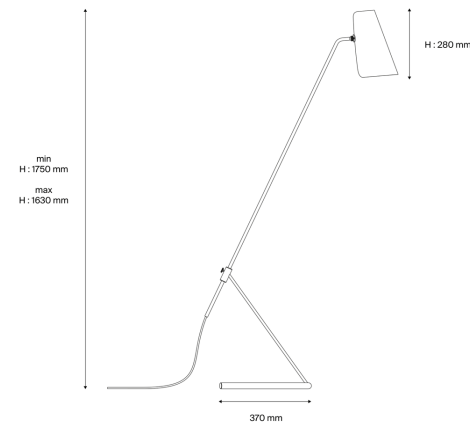

Pierre Guariche

90210010
G21 WH/WH
Floor lamp

Description

- G21 Floor lamp
- Finish: WHITE exterior/WHITE interior shade
- Painted aluminium shade
- Painted steel base
- Brushed and satin-varnished brass structure

Light specifications and controlling

- E27 cap bulb not included - Max power 11W LED dimmable
- Dimming: Dimmer integral to the power cable (dimming subject to a compatible lamp being fitted)

Installation and maintenance

- Dimensions : 370 x [min 750 ; max 900] x [min 1170 ; max 1630] mm
- Supplied with 2.5 metres of cable and Europlug

Characteristics

- Warranty : 5 years
- Operating temperature: -20°C to +30°C
- Electrical class: Class II
- Power supply: 220-240 V 50 Hz
- Weight: 5 kg
- Designed and made in France