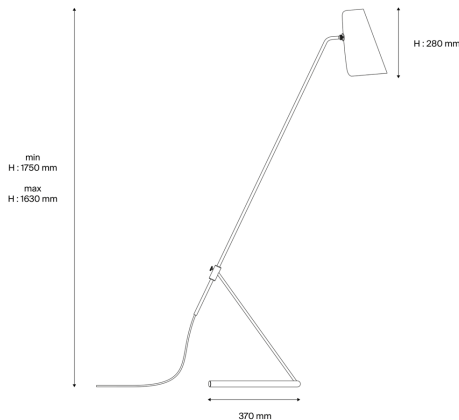

## Description

- G21 Floor lamp
- Finish: BLACK exterior/WHITE interior shade
- Painted aluminium shade
- Painted steel base
- Brushed and satin-varnished brass structure

## Light specifications and controlling

- E27 cap bulb not included - Max power 11W LED dimmable
- Dimming: Dimmer integral to the power cable (dimming subject to a compatible lamp being fitted)

## Installation and maintenance

- Dimensions : 370 x [min 750 ; max 900] x [min 1170 ; max 1630] mm
- Supplied with 2.5 metres of cable and Europlug