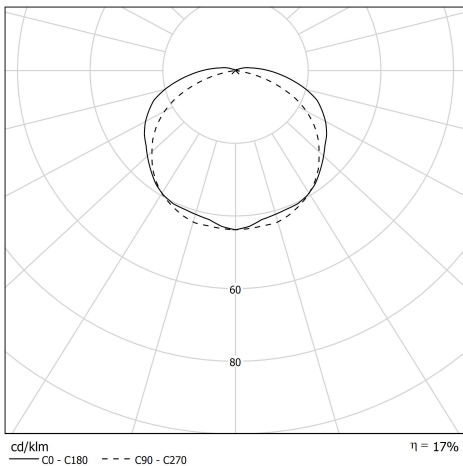

VENDOME MINI

80310006
VENDOME 100 2L COAL COAL P 500 CL1
Tubular wall light

Description

- Tubular wall light VENDOME 100 2L (design: Normal Studio)
- Honeycomb perforation grid
- Color: COAL (RAL 7021)
- Grid with COAL finishing
- Housing: Co-extruded polycarbonate/PMMA for inside/outside use
- End caps & fixing straps: stainless steel 304L painted COAL (RAL 7021)
- Anodised aluminium reflector : PETROL
- Coal-coloured (RAL 7021) painted aluminium grid inserted inside the housing
- Stainless steel gear tray with 2 porcelaine sockets E14
- Gaskets: Gaskets moulded in EPDM

Light specifications and controlling

- 2 E14 11W max lamps, not included
- non dimmable

Installation and maintenance

- Diameter: 100 mm
- Total length: 519 mm
- Connection to 3x2.5mm² automatic terminal block
- 2 reinforced stainless Steel fixing straps (with variable centre distance) and allowing 360° orientation
- Installation in vertical position, cable gland positioned downwards