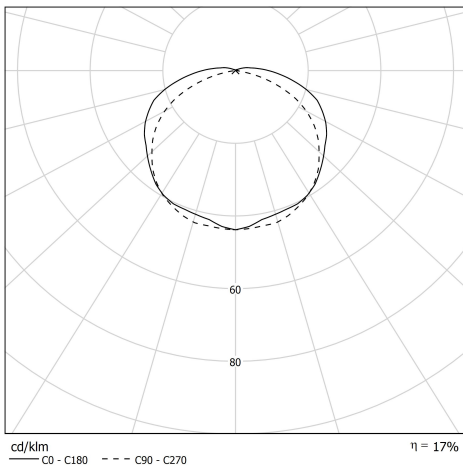

## Description

- Tubular wall light VENDOME 100 2L (design: Normal Studio)
- Honeycomb perforation grid
- Color: COAL (RAL 7021)
- Grid with COAL finishing
- Housing: Co-extruded polycarbonate/PMMA for inside/outside use
- End caps & fixing straps: stainless steel 304L painted COAL (RAL 7021)
- Anodised aluminium reflector : PETROL
- Coal-coloured (RAL 7021) painted aluminium grid inserted inside the housing
- Stainless steel gear tray with 2 porcelaine sockets E14
- Gaskets: Gaskets moulded in EPDM

## Installation and maintenance

- Diameter: 100 mm
- Total length: 519 mm
- Connection to 3x2.5mm<sup>2</sup> automatic terminal block
- 2 reinforced stainless Steel fixing straps (with variable centre distance) and allowing 360° orientation
- Installation in vertical position, cable gland positioned downwards