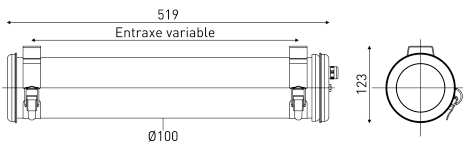

## Description

- Tubular wall light VENDOME 100 2L (design: Normal Studio)
- Honeycomb perforation grid
- Color: COAL (RAL 7021)
- Grid with COAL finishing
- Housing: Co-extruded polycarbonate/PMMA for inside/outside use
- End caps & fixing straps: stainless steel 304L painted COAL (RAL 7021)
- Anodised aluminium reflector : PETROL
- Coal-coloured (RAL 7021) painted aluminium grid inserted inside the housing
- Stainless steel gear tray with 2 porcelaine sockets E14
- Gaskets: Gaskets moulded in EPDM

## Installation and maintenance

- Diameter: 100 mm
- Total length: 519 mm
- Connection to 3x2.5mm<sup>2</sup> automatic terminal block
- 2 reinforced stainless Steel fixing straps (with variable centre distance) and allowing 360° orientation
- Installation in vertical position, cable gland positioned downwards