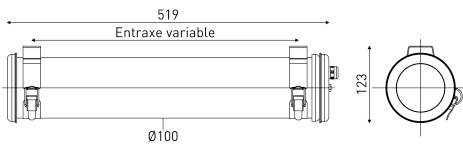

VENDOME MINI

80310006
VENDOME 100 2L COAL COAL P 500 CL1
Tubular wall light

Description

- Tubular wall light VENDOME 100 2L (design: Normal Studio)
- Honeycomb perforation grid
- Color: COAL (RAL 7021)
- Grid with COAL finishing
- Housing: Co-extruded polycarbonate/PMMA for inside/outside use
- End caps & fixing straps: stainless steel 304L painted COAL (RAL 7021)
- Anodised aluminium reflector : PETROL
- Coal-coloured (RAL 7021) painted aluminium grid inserted inside the housing
- Stainless steel gear tray with 2 porcelaine sockets E14
- Gaskets: Gaskets moulded in EPDM

Light specifications and controlling

- 2 E14 11W max lamps, not included
- non dimmable

Installation and maintenance

- Diameter: 100 mm
- Total length: 519 mm
- Connection to 3x2.5mm² automatic terminal block
- 2 reinforced stainless Steel fixing straps (with variable centre distance) and allowing 360° orientation
- Installation in vertical position, cable gland positioned downwards