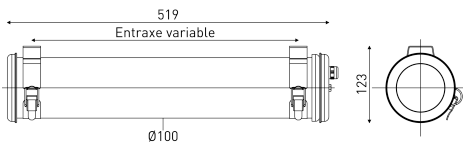

VENDOME MINI

80310004
VENDOME 100 2L B B 500 CL1
Tubular wall light

Description

- Tubular wall light VENDOME 100 2L (design: Normal Studio)
- Honeycomb perforation grid
- Grid with BRASS finishing
- Housing: Co-extruded polycarbonate/PMMA for inside/outside use
- End caps & fixing straps: Stainless steel 304L
- Anodised aluminium reflector : BRASS
- Brass anodised aluminium grid inserted inside the housing
- Stainless steel gear tray with 2 porcelaine sockets E14
- Gaskets: Gaskets moulded in EPDM

Light specifications and controlling

- 2 E14 11W max lamps, not included
- non dimmable

Installation and maintenance

- Diameter: 100 mm
- Total length: 519 mm
- Connection to 3x2.5mm² automatic terminal block
- 2 reinforced stainless Steel fixing straps (with variable centre distance) and allowing 360° orientation
- Installation in vertical position, cable gland positioned downwards