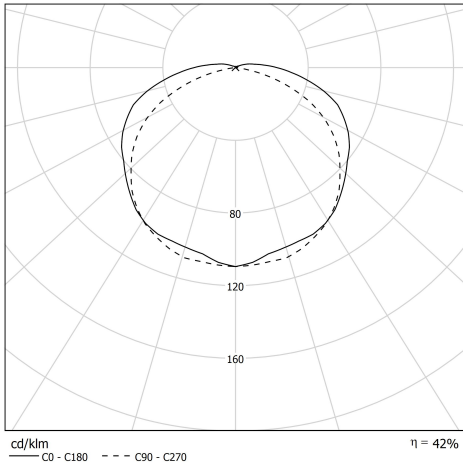

VENDOME MINI

80310004
VENDOME 100 2L B B 500 CL1
Tubular wall light

Description

- Tubular wall light VENDOME 100 2L (design: Normal Studio)
- Honeycomb perforation grid
- Grid with BRASS finishing
- Housing: Co-extruded polycarbonate/PMMA for inside/outside use
- End caps & fixing straps: Stainless steel 304L
- Anodised aluminium reflector : BRASS
- Brass anodised aluminium grid inserted inside the housing
- Stainless steel gear tray with 2 porcelaine sockets E14
- Gaskets: Gaskets moulded in EPDM

Light specifications and controlling

- 2 E14 11W max lamps, not included
- non dimmable

Installation and maintenance

- Diameter: 100 mm
- Total length: 519 mm
- Connection to 3x2.5mm² automatic terminal block
- 2 reinforced stainless Steel fixing straps (with variable centre distance) and allowing 360° orientation
- Installation in vertical position, cable gland positioned downwards