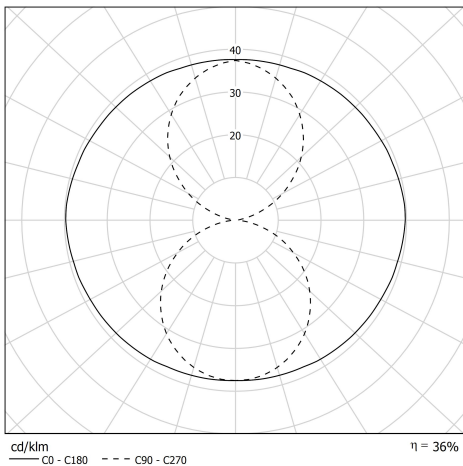

BELLEVILLE MINI

80300008
BELLEVILLE 100 360° COAL S 350 CL1
Tubular wall light

Description

- Tubular wall light BELLEVILLE 100 360° (design: Normal Studio)
- For omnidirectional lighting with trapezoid base perforation grid
- Color: COAL (RAL 7021)
- Grid with SILVER finishing
- Housing: Co-extruded polycarbonate/PMMA for inside/outside use
- End caps & fixing straps: stainless steel 304L painted COAL (RAL 7021)
- Stainless steel grid inserted between housing and an internal film in opalised white polycarbonate
- Stainless steel mounting plate attached to the alimentation end cap
- Gaskets: Gaskets moulded in EPDM

Light specifications and controlling

- 1 E27 11W max lamp, not included
- non dimmable

Installation and maintenance

- Diameter: 100 mm
- Total length: 355 mm
- Cable entry with nickel-coated brass cable gland for cable Ø 5 - 14 mm
- Connection to 3x2.5mm² automatic terminal block
- 2 reinforced stainless Steel fixing straps (with variable centre distance) and allowing 360° orientation
- Installation in vertical position, cable gland positioned downwards
- Maintenance by releasing the closing screw and extracting the diffuser