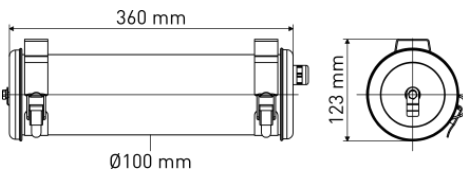

BELLEVILLE MINI

80300008
BELLEVILLE 100 360° COAL S 350 CL1
Tubular wall light

Description

- Tubular wall light BELLEVILLE 100 360° (design: Normal Studio)
- For omnidirectional lighting with trapezoid base perforation grid
- Color: COAL (RAL 7021)
- Grid with SILVER finishing
- Housing: Co-extruded polycarbonate/PMMA for inside/outside use
- End caps & fixing straps: stainless steel 304L painted COAL (RAL 7021)
- Stainless steel grid inserted between housing and an internal film in opalised white polycarbonate
- Stainless steel mounting plate attached to the alimentation end cap
- Gaskets: Gaskets moulded in EPDM

Light specifications and controlling

- 1 E27 11W max lamp, not included
- non dimmable

Installation and maintenance

- Diameter: 100 mm
- Total length: 355 mm
- Cable entry with nickel-coated brass cable gland for cable Ø 5 - 14 mm
- Connection to 3x2.5mm² automatic terminal block
- 2 reinforced stainless Steel fixing straps (with variable centre distance) and allowing 360° orientation
- Installation in vertical position, cable gland positioned downwards
- Maintenance by releasing the closing screw and extracting the diffuser

Characteristics

- Warranty : 5 years
- Operating temperature: -20 °C to +35 °C
- Protection: IP66/IP68/IP69K
- Resistance to IK shocks: IK10
- Electrical class: Class I
- Power supply: 220-240 V 50/60 Hz
- T°C with incandescent wires: 650°C
- Weight: 1,5 kg
- Designed and made in France