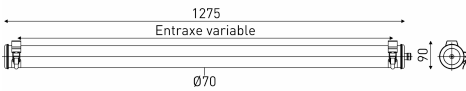

## Description

- Scorel ceiling light fitting with flux turned to the ground
- Housing: Co-extruded polycarbonate/PMMA for inside/outside use
- End caps & fixing straps: Stainless steel 304L
- Extensive reflector in mirror finish aluminium
- Passive heat sink in aluminium
- Gear tray: Internal grey lacquered steel gear tray RAL 9006
- Gaskets: Gaskets moulded in EPDM

## Light specifications and controlling

- High-efficiency removable LED modules (IRC>80, 3 SDCM)
- Luminous flux: 2000 lm
- Colour temperature: 3000 K
- Specific satin-finish primary diffuser optic reducing axial intensity
- Light mixing chamber
- UGR ≤ 25 (Ceiling or suspended light fitting)
- No light pollution for outdoor lighting: ULR = 0% - Max. orientation for ULR < 4%: 30° in horizontal position - FC3 = 98%
- Constant Current Driver (non-dimmable)

## Installation and maintenance

- Diameter: 70 mm
- Total length: 1275 mm
- Cable entry with nickel-coated brass cable gland for cable Ø 5 - 12 mm
- Connection to a 2 x 2.5 mm<sup>2</sup> disconnectable terminal block
- 2 Stainless Steel fixing straps (with variable centre distance)
- Closing by tightening the nut on the cable gland
- Quick opening and closing with just one screw
- Maintenance without tampering with the cable by removal of the end cap without cable entry
- Patented system with automatic electrical connection/disconnection on closure
- Maintenance without intervention on the cable via the opposite closure side of the power supply
- Easily removable LED modules and driver