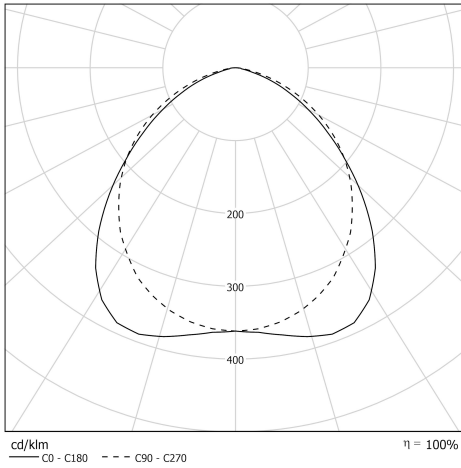

## Description

- Scorel ceiling light fitting with flux turned to the ground
- Housing: Co-extruded polycarbonate/PMMA for inside/outside use
- End caps & fixing straps: Stainless steel 304L
- Extensive reflector in mirror finish aluminium
- Passive heat sink in aluminium
- Gear tray: Internal grey lacquered steel gear tray RAL 9006
- Gaskets: Gaskets moulded in EPDM

## Light specifications and controlling

- High-efficiency removable LED modules (IRC>80, 3 SDCM)
- Luminous flux: 2000 lm
- Colour temperature: 3000 K
- Specific satin-finish primary diffuser optic reducing axial intensity
- Light mixing chamber
- UGR ≤ 25 (Ceiling or suspended light fitting)
- No light pollution for outdoor lighting: ULR = 0% - Max. orientation for ULR < 4%: 30° in horizontal position - FC3 = 98%
- Constant Current Driver (non-dimmable)

## Installation and maintenance

- Diameter: 70 mm
- Total length: 1275 mm
- Cable entry with nickel-coated brass cable gland for cable Ø 5 - 12 mm
- Connection to a 2 x 2.5 mm<sup>2</sup> disconnectable terminal block
- 2 Stainless Steel fixing straps (with variable centre distance)
- Closing by tightening the nut on the cable gland
- Quick opening and closing with just one screw
- Maintenance without tampering with the cable by removal of the end cap without cable entry
- Patented system with automatic electrical connection/disconnection on closure
- Maintenance without intervention on the cable via the opposite closure side of the power supply
- Easily removable LED modules and driver