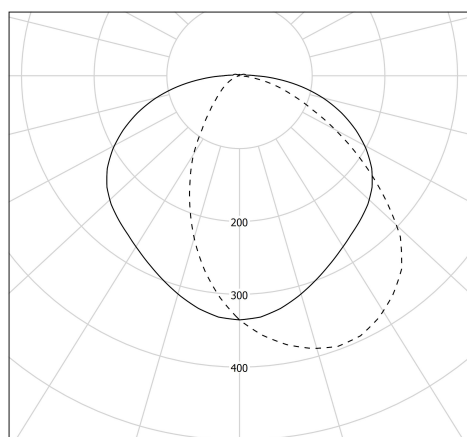

Description

- ELGAR Vertical wall light fitting with flux turned to the ground
- Housing: UV-resistant co-extruded polycarbonate/PMMA for inside/outside use
- End caps & fixing straps: Stainless steel 304L
- Longitudinal louvre in coppery aluminum with inclined lamina
- Gear tray: Internal grey lacquered steel gear tray RAL 9006
- Gaskets: Gaskets moulded in EPDM

Light specifications and controlling

- High-efficiency removable LED modules (IRC>80, 3 SDCM)
- Luminous flux: 1050 lm
- Colour temperature: 3000 K
- Specific satin-finish primary diffuser optic
- Reversible longitudinal louvre
- Constant Current Driver (non-dimmable)

cd/klm
 — C0 - C180 - - - C90 - C270 η = 100%

Installation and maintenance

- Diameter: 70 mm
- Total length: 995 mm
- Cable entry with nickel-coated brass cable gland for cable Ø 5 - 12 mm
- Connection via 3x2,5mm² terminal block attached to the closing endcap
- 2 reinforced fixing straps in stainless steel with variable centre distance and allowing 360° orientation
- Closing by tightening the nut on the cable gland
- Closing by tightening the nut on the cable gland
- Closing by tightening the nut on the cable gland
- Quick opening and closing with just one screw
- Patented system with automatic electrical connection/disconnection on closure
- Installation vertical: position cable gland positioned downwards
- Maintenance without intervention on the cable via the opposite closure side of the power supply
- Easily removable LED modules and driver