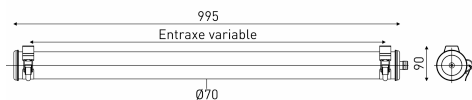

Description

- ELGAR Vertical wall light fitting with flux turned to the ground
- Housing: UV-resistant co-extruded polycarbonate/PMMA for inside/outside use
- End caps & fixing straps: Stainless steel 304L
- Longitudinal louvre in coppery aluminum with inclined lamina
- Gear tray: Internal grey lacquered steel gear tray RAL 9006
- Gaskets: Gaskets moulded in EPDM

Light specifications and controlling

- High-efficiency removable LED modules (IRC>80, 3 SDCM)
- Luminous flux: 1050 lm
- Colour temperature: 3000 K
- Specific satin-finish primary diffuser optic
- Reversible longitudinal louvre
- Constant Current Driver (non-dimmable)

cd/klm
 — C0 - C180 - - - C90 - C270 η = 100%

Installation and maintenance

- Diameter: 70 mm
- Total length: 995 mm
- Cable entry with nickel-coated brass cable gland for cable Ø 5 - 12 mm
- Connection via 3x2,5mm² terminal block attached to the closing endcap
- 2 reinforced fixing straps in stainless steel with variable centre distance and allowing 360° orientation
- Closing by tightening the nut on the cable gland
- Closing by tightening the nut on the cable gland
- Closing by tightening the nut on the cable gland
- Quick opening and closing with just one screw
- Patented system with automatic electrical connection/disconnection on closure
- Installation vertical: position cable gland positioned downwards
- Maintenance without intervention on the cable via the opposite closure side of the power supply
- Easily removable LED modules and driver